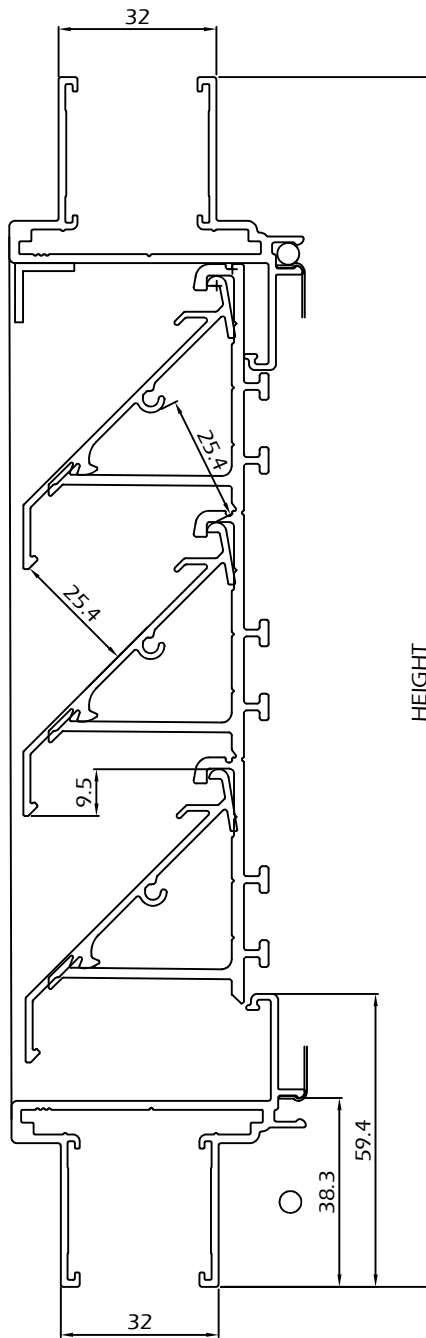

32mm GLAZE IN FRAME

AVS50 LOUVRE SYSTEM

19.11.12.

2